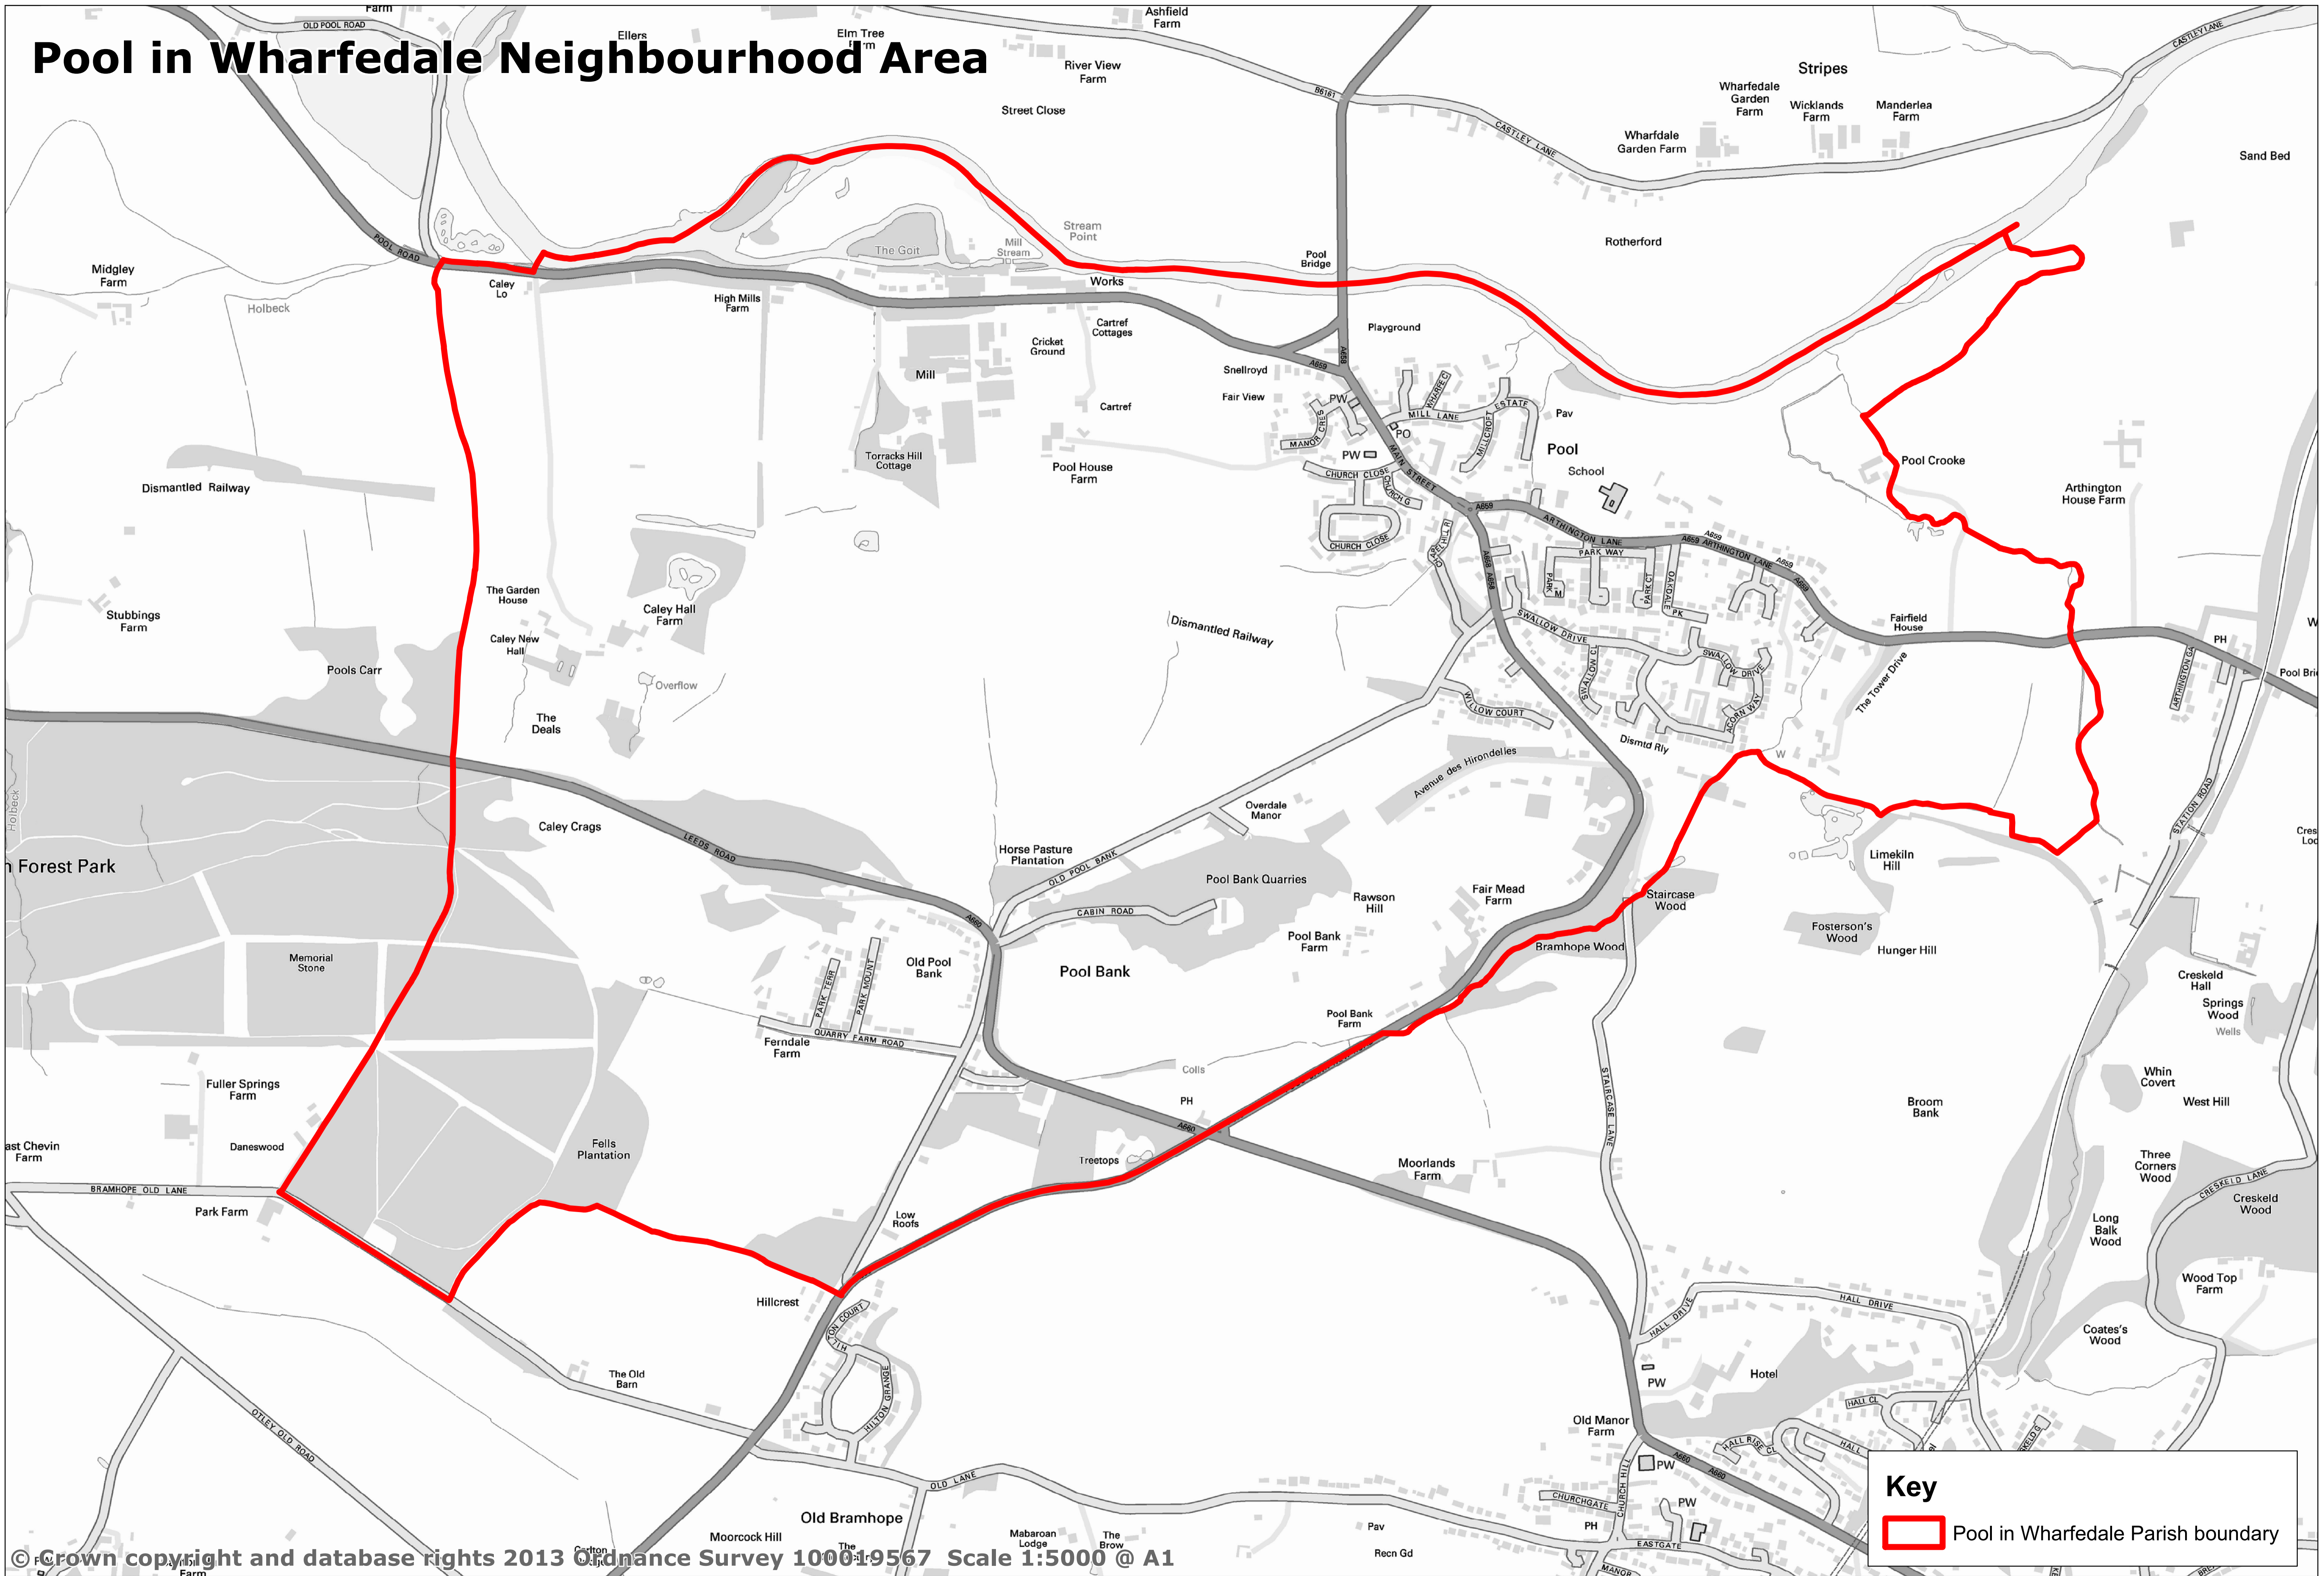

Pool in Wharfedale Neighbourhood Area

© Crown copyright and database rights 2013 Ordnance Survey 100019567 Scale 1:5000 @ A1

YOU ARE NOT PERMITTED TO COPY, SUB-LICENCE, DISTRIBUTE OR SELL ANY OF THIS DATA TO THIRD PARTIES IN ANY FORM.

Path: L:\CGM\GIS Projects\Neighbourhood Planning Progress\Pool in Wharfedale\Pool Parish map_Proposed Revision.mxd Date: 14/01/2015